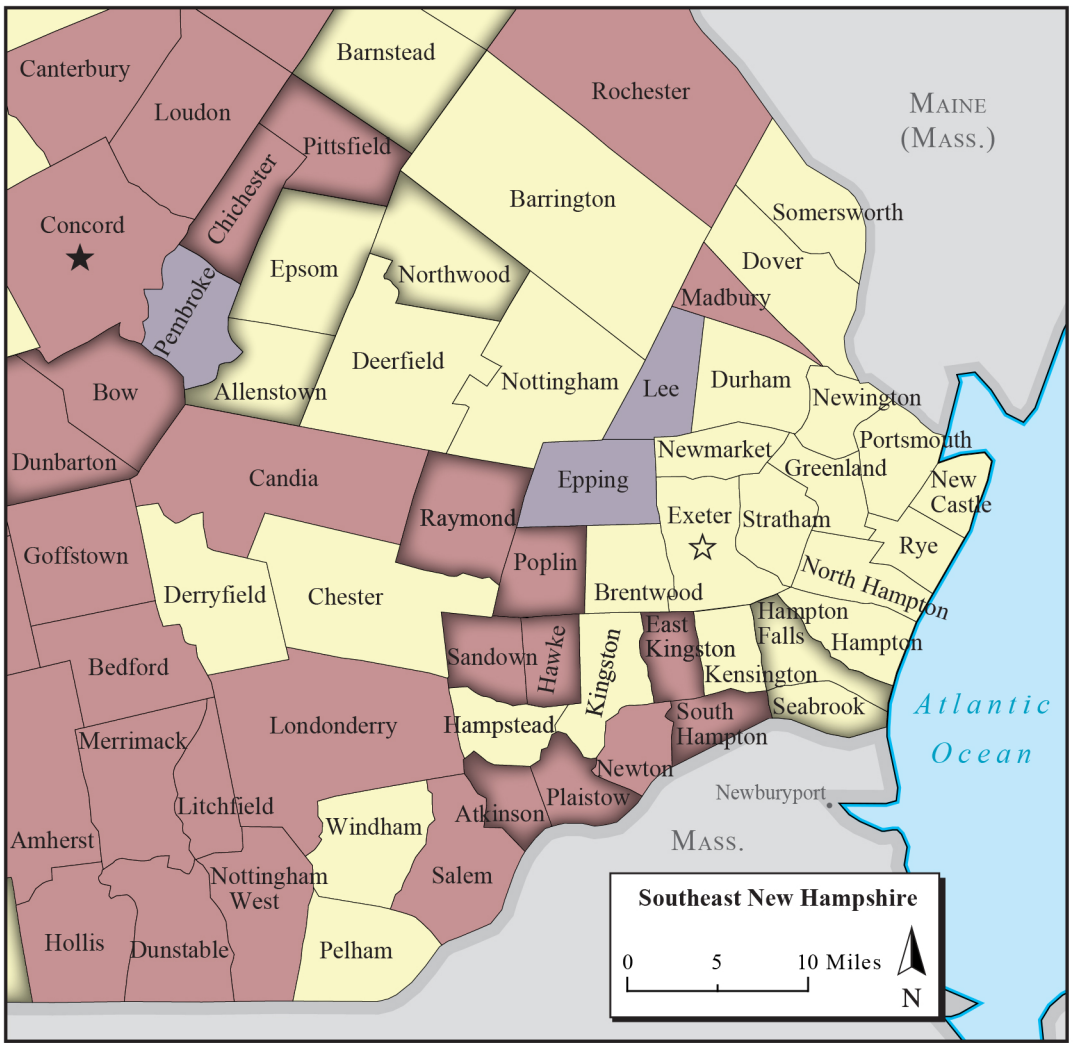

New Hampshire Convention Vote on the Constitution

21 June 1788
(57 Yea - 47 Nay)

- Federalist Towns
- Antifederalist Towns
- Towns Not Voting
- Towns Not Sending Delegates
- ☆ Convention Meeting Place:
First Session
- ★ Convention Meeting Place:
Second Session

0 10 20 Miles

New Hampshire Classed Towns

Towns, parishes, or places with fewer than 150 ratable polls were "classed" together for the purpose of representation (see Appendix I). Classed towns are designated by the inner glow feature on both maps.

- | | | |
|---|--|----------------------------------|
| Acworth, Lempster & Marlow | Hancock, Antrim & Deering | Newport & Croydon |
| Atkinson & Plaistow | Haverhill, Piermont, Warren & Coventry | Northwood, Epsom & Allenstown |
| Barnstead, New Durham & N.D. Gore* | Hawke & Sandown | Peterborough & Society Land* |
| Bath, Lyman, Landaff, Littleton & Dalton | Henniker & Hillsborough | Plymouth, Rumney & Wentworth |
| Campton, Holderness & Thornton | Lancaster, Northumberland, Stratford, Dartmouth, Piercy,* Cockburn & Coleburn* | Raby & Mason |
| Chichester & Pittsfield | Lincoln & Franconia | Raymond & Poplin |
| Conway, Eaton, Burton & Locations | Lyme & Orford | Sandwich & Tamworth |
| Cornish & Grantham | Meredith & New Hampton | South Hampton & East Kingston |
| Dublin & Packersfield | Moultonborough, Tuftonborough, Wolfeborough & Ossipee | Stoddard & Washington |
| Dunbarton & Bow | New Chester, Alexandria & Cockermouth | Surry & Gilsum |
| Enfield, Canaan, Cardigan, Dorchester & Grafton | New London, Andover & Gore* | Temple & Peterborough Slip* |
| Fishersfield, Sutton & Warner | | Wakefield, Middleton & Effingham |
| Hampton Falls & Seabrook | | Wendall & Unity |

*Not identified on map