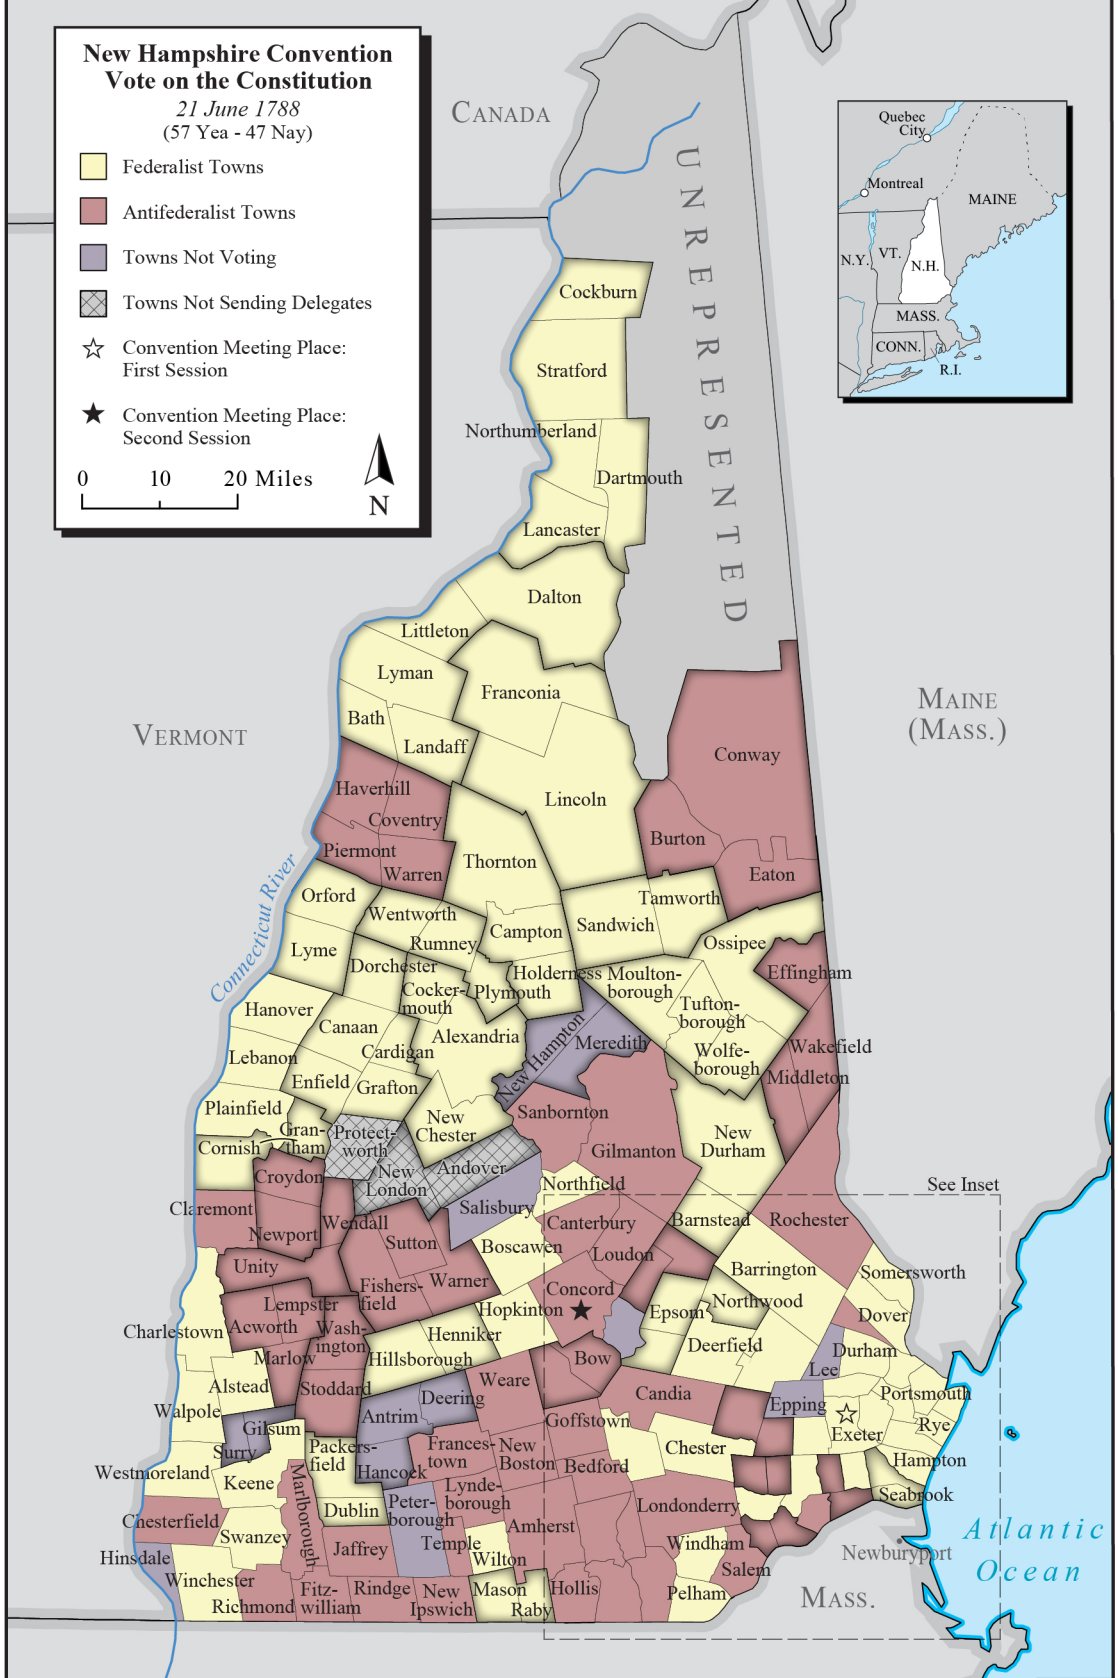

New Hampshire Convention Vote on the Constitution

21 June 1788
(57 Yea - 47 Nay)

- Federalist Towns
- Antifederalist Towns
- Towns Not Voting
- Towns Not Sending Delegates
- ☆ Convention Meeting Place:
First Session
- ★ Convention Meeting Place:
Second Session

0 10 20 Miles

New Hampshire Classed Towns

Towns, parishes, or places with fewer than 150 ratable polls were "classed" together for the purpose of representation (see Appendix I). Classed towns are designated by the inner glow feature on both maps.

- | | | |
|---|--|----------------------------------|
| Acworth, Lempster & Marlow | Hancock, Antrim & Deering | Newport & Croydon |
| Atkinson & Plaistow | Haverhill, Piermont, Warren & Coventry | Northwood, Epsom & Allenstown |
| Barnstead, New Durham & N.D. Gore* | Hawke & Sandown | Peterborough & Society Land* |
| Bath, Lyman, Landaff, Littleton & Dalton | Henniker & Hillsborough | Plymouth, Rumney & Wentworth |
| Campton, Holderness & Thornton | Lancaster, Northumberland, Stratford, Dartmouth, Piercy,* Cockburn & Coleburn* | Raby & Mason |
| Chichester & Pittsfield | Lincoln & Franconia | Raymond & Poplin |
| Conway, Eaton, Burton & Locations | Lyme & Orford | Sandwich & Tamworth |
| Cornish & Grantham | Meredith & New Hampton | South Hampton & East Kingston |
| Dublin & Packersfield | Moultonborough, Tuftonborough, Wolfeborough & Ossipee | Stoddard & Washington |
| Dunbarton & Bow | New Chester, Alexandria & Cockermouth | Surry & Gilsum |
| Enfield, Canaan, Cardigan, Dorchester & Grafton | New London, Andover & Gore* | Temple & Peterborough Slip* |
| Fishersfield, Sutton & Warner | | Wakefield, Middleton & Effingham |
| Hampton Falls & Seabrook | | Wendall & Unity |

*Not identified on map